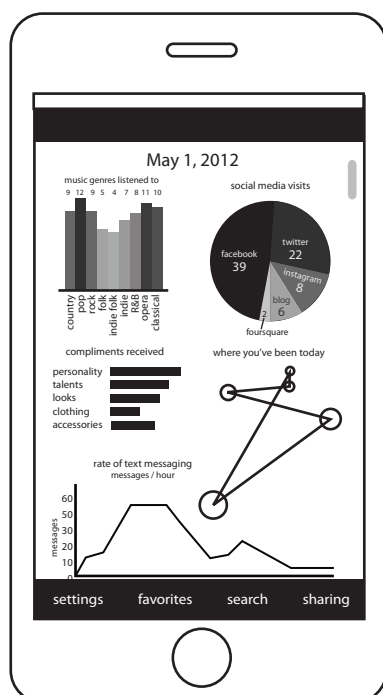

home

settings

Mash Up

sharing

about

categories

search

gps complete

over time complete

day's activity complete

ask a question