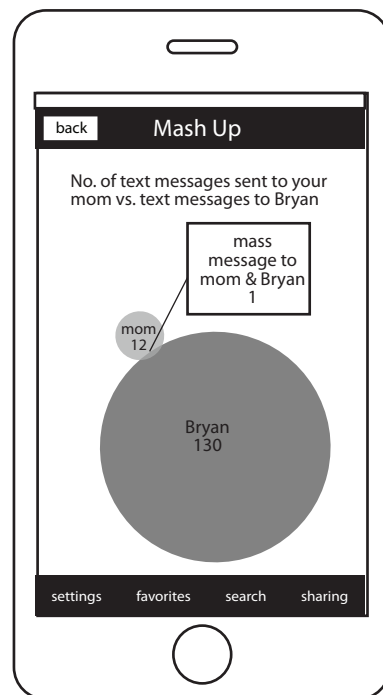

home

settings

Mash Up

sharing

about

categories

search

gps complete