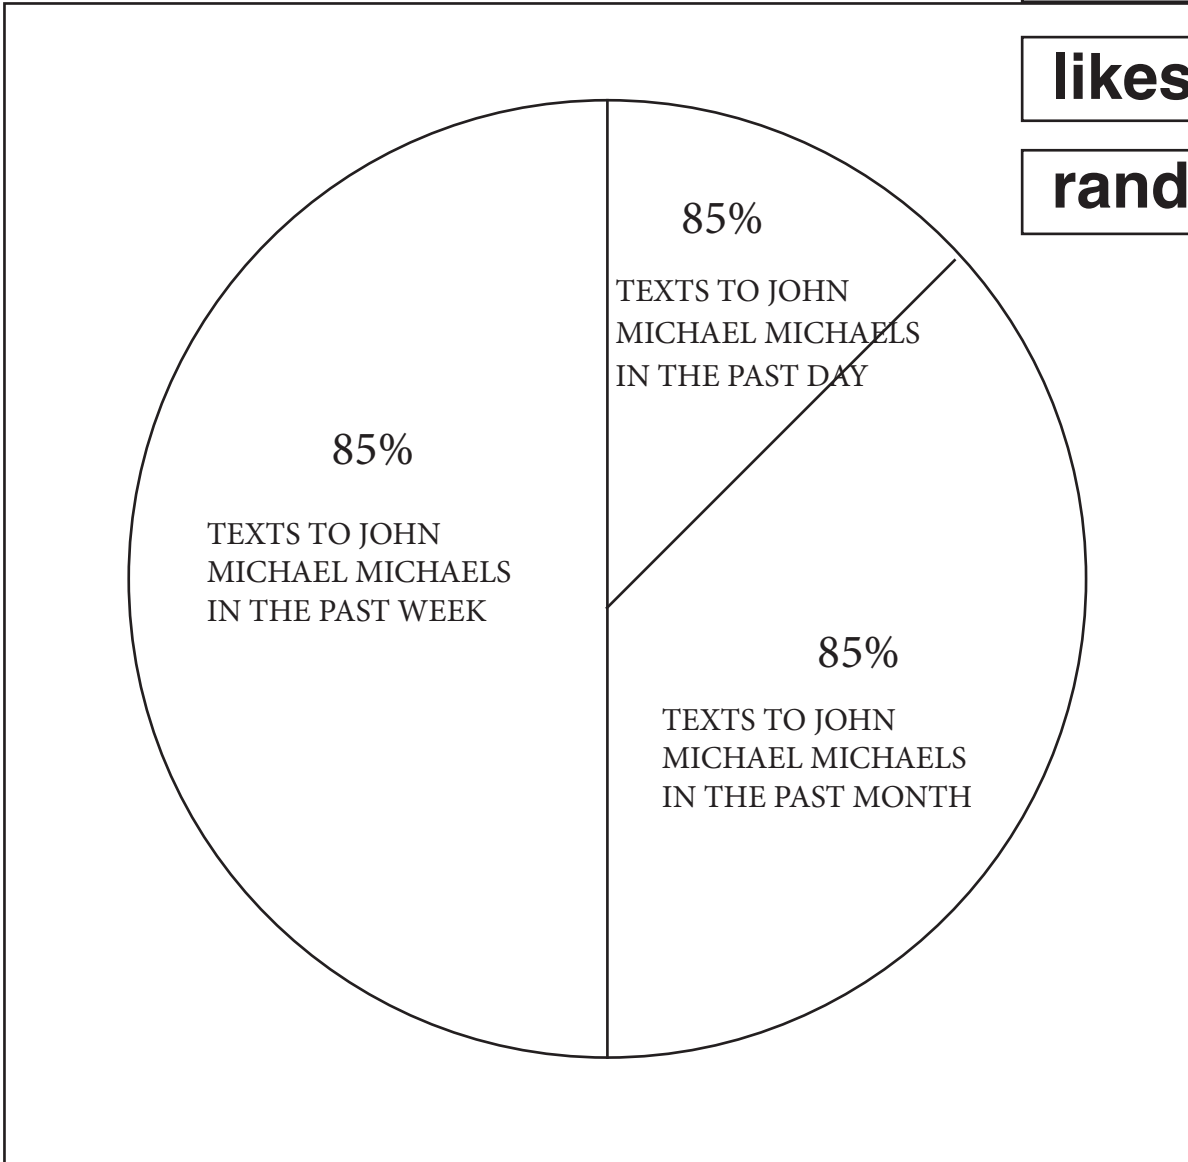

APP NAME

Settings

likes

random

APP NAME

Settings

PIE TEXTS

likes

random

like share print dislike

back

APP NAME

settings

turn on location services

on

off

colour

neutrals

pastels

vibrants

pull data to create graphs

daily

weekly

monthly