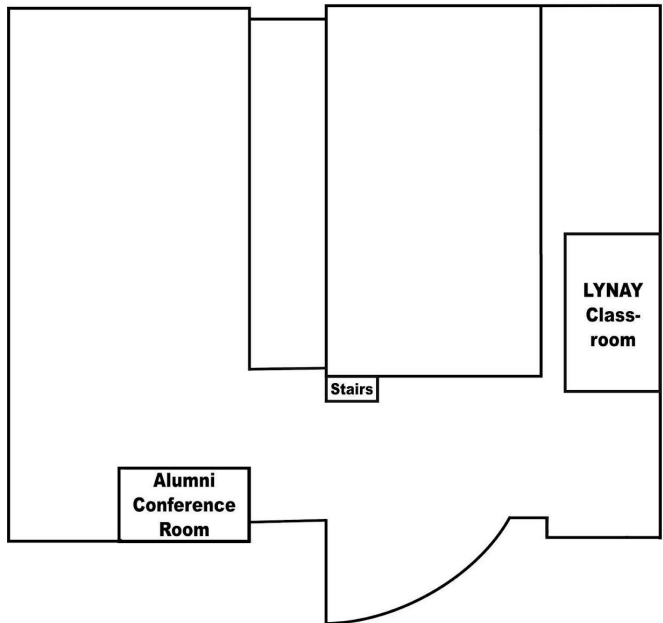

Hunter Welcome Center 2nd Floor

Allen Ridge Shopping Center

- Cork & Pig Tavern
- Fuzzy's Taco
- Phoenix Pho
- Summer Moon Coffee
- The Biscuit Bar
- Twisted-Root Burger
- **Directly North of ACU**

Fun Things to Do in Abilene

- Abilene Zoo
- Frontier Texas
- 2 Profs Gourmet Ice Cream
- Abilene Convention & Visitors Bureau