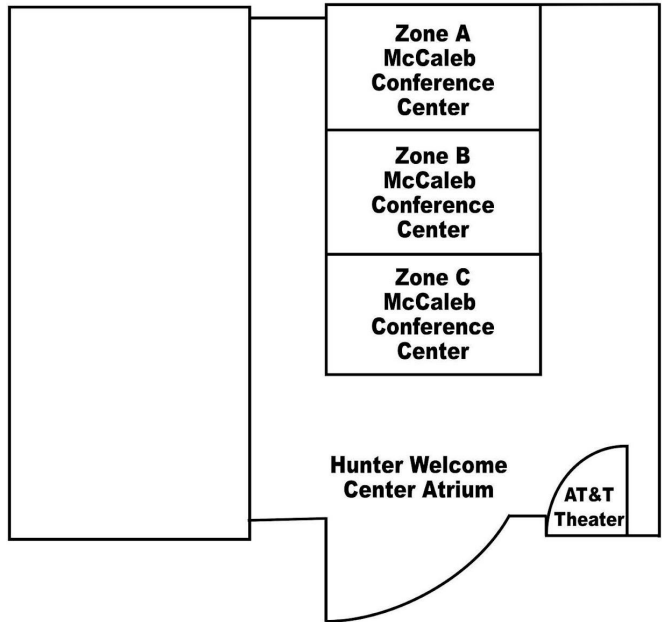

Festival Venue Map:

Hunter Welcome Center 1st Floor

Hunter Welcome Center 2nd Floor

Allen Ridge Shopping Center

- Cork & Pig Tavern
- Fuzzy's Taco
- Phoenix Pho
- Summer Moon Coffee
- The Biscuit Bar
- Twisted-Root Burger
- **Directly North of ACU**